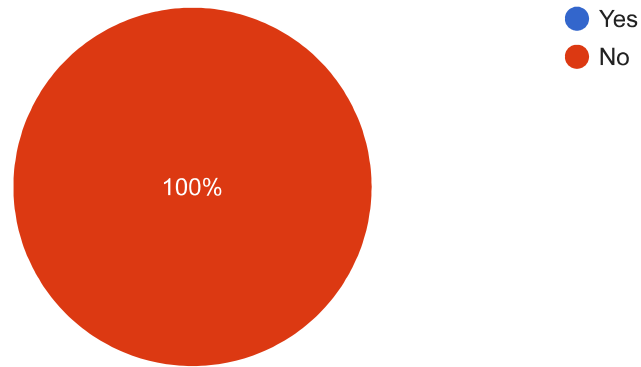

Fashion & Talent Extravaganza

5 responses

[Publish analytics](#)

Are you a member of Rho Chi Omega Chapter of Alpha Kappa Alpha Sorority, Incorporated?

 [Copy](#)

5 responses

Overall, how would you rate the event?

 Copy

5 responses

How would you rate the timeliness of the event?

 Copy

5 responses

How could this event be improved?

2 responses

Audio Check all around. Hard to hear the MC also moving the mic out the middle of the stage to be sure each act is seen when a mic is not needed. It was a great show!