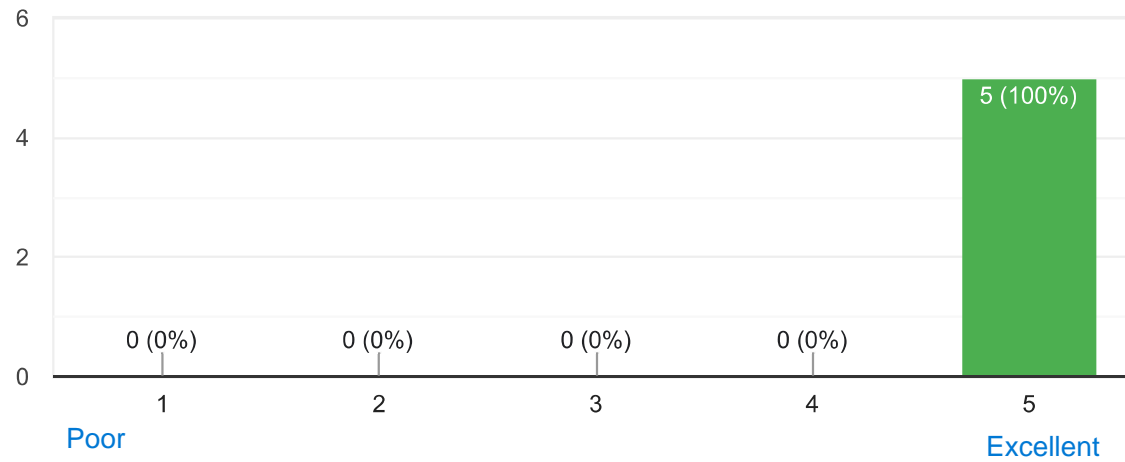

 Copy

5 responses

How would you rate the timeliness of the event?

 Copy

5 responses

How could this event be improved?

2 responses

Audio Check all around. Hard to hear the MC also moving the mic out the middle of the stage to be sure each act is seen when a mic is not needed. It was a great show!