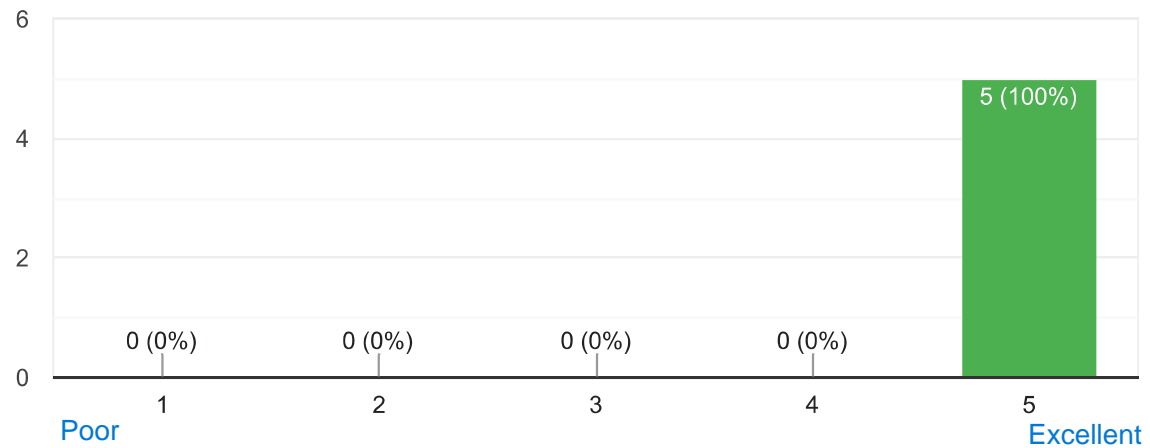

 Copy

5 responses

How would you rate the timeliness of the event?

 Copy

5 responses

How could this event be improved?

2 responses

Audio Check all around. Hard to hear the MC also moving the mic out the middle of the stage to be sure each act is seen when a mic is not needed. It was a great show!